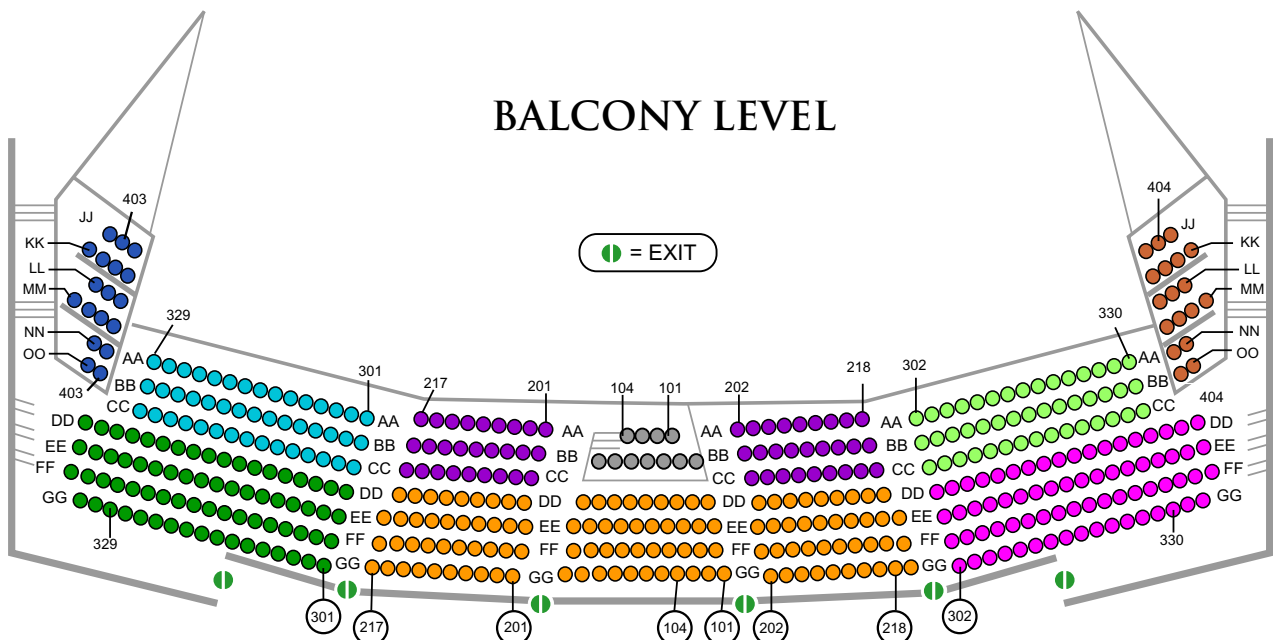

SMOKY MOUNTAIN CENTER FOR THE PERFORMING ARTS

ORCHESTRA LEVEL

EXIT = EXIT
 ACCESSIBLE SEATING = ACCESSIBLE SEATING

- | | | | |
|----------------------|------------------------|-----------------------|------------------------|
| ORCHESTRA FRONT LEFT | ORCHESTRA FRONT CENTER | ORCHESTRA FRONT RIGHT | ORCHESTRA BOX LEFT |
| ORCHESTRA MID LEFT | ORCHESTRA MID CENTER | ORCHESTRA MID RIGHT | ORCHESTRA BOX RIGHT |
| ORCHESTRA REAR LEFT | ORCHESTRA REAR CENTER | ORCHESTRA REAR RIGHT | HANDICAPPED ACCESSIBLE |

BALCONY LEVEL

- | | | | |
|--------------------|----------------------|---------------------|-------------------|
| BALCONY FRONT LEFT | BALCONY FRONT CENTER | BALCONY FRONT RIGHT | BALCONY BOX LEFT |
| BALCONY REAR LEFT | BALCONY REAR CENTER | BALCONY REAR RIGHT | BALCONY BOX RIGHT |