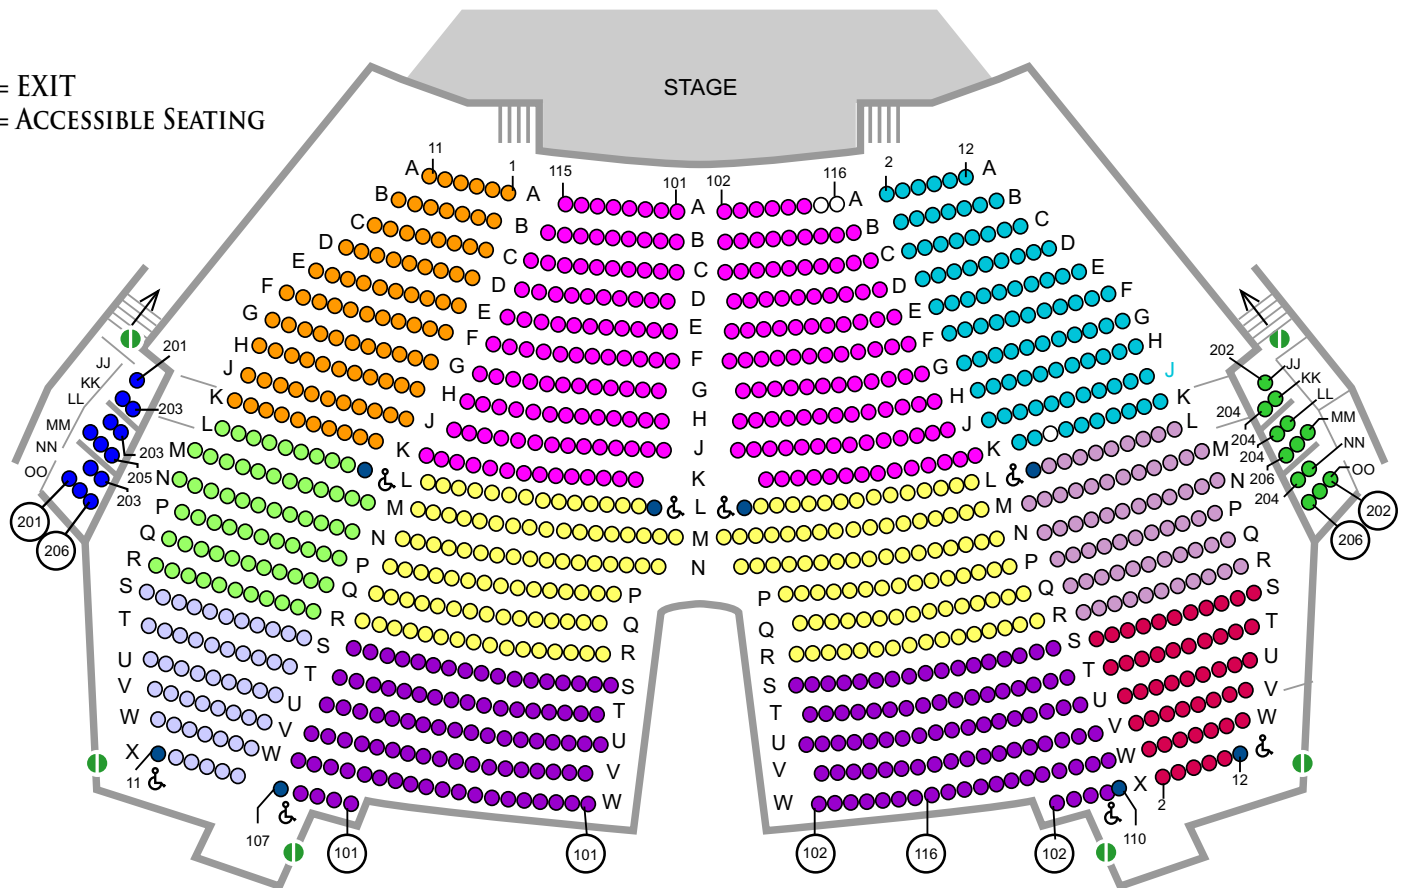

SMOKY MOUNTAIN CENTER FOR THE PERFORMING ARTS

ORCHESTRA LEVEL

EXIT = EXIT
 ACCESSIBLE SEATING = ACCESSIBLE SEATING

- ORCHESTRA FRONT LEFT
- ORCHESTRA FRONT CENTER
- ORCHESTRA FRONT RIGHT
- ORCHESTRA BOX LEFT
- ORCHESTRA MID LEFT
- ORCHESTRA MID CENTER
- ORCHESTRA MID RIGHT
- ORCHESTRA BOX RIGHT
- ORCHESTRA REAR LEFT
- ORCHESTRA REAR CENTER
- ORCHESTRA REAR RIGHT
- HANDICAPPED ACCESSIBLE

BALCONY LEVEL

- BALCONY FRONT LEFT
- BALCONY FRONT CENTER
- BALCONY FRONT RIGHT
- BALCONY BOX LEFT
- BALCONY REAR LEFT
- BALCONY REAR CENTER
- BALCONY REAR RIGHT
- BALCONY BOX RIGHT