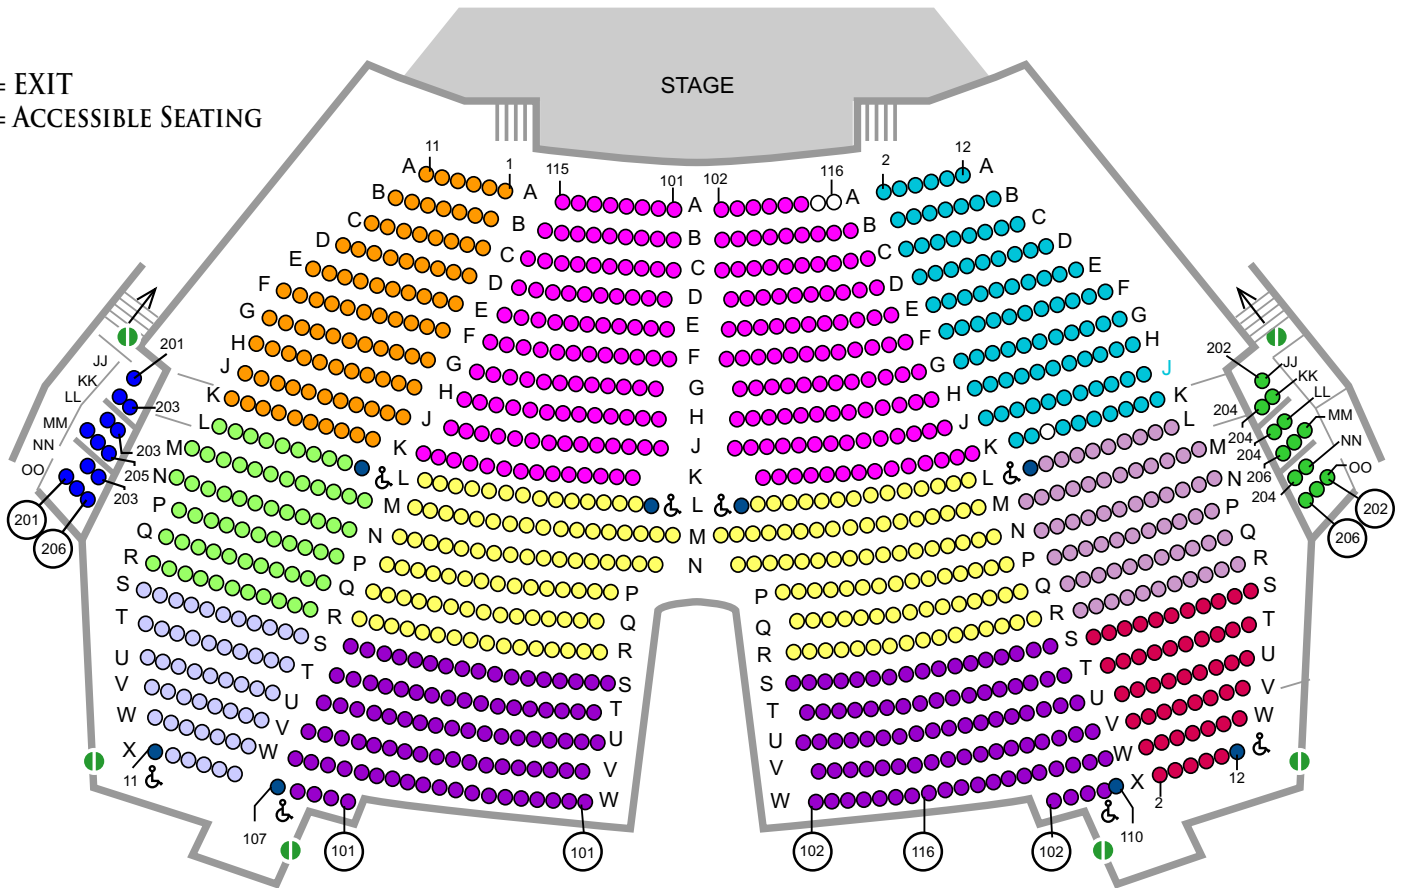

SMOKY MOUNTAIN CENTER FOR THE PERFORMING ARTS

ORCHESTRA LEVEL

EXIT = EXIT
 ACCESSIBLE SEATING = ACCESSIBLE SEATING

- | | | | |
|----------------------|------------------------|-----------------------|------------------------|
| ORCHESTRA FRONT LEFT | ORCHESTRA FRONT CENTER | ORCHESTRA FRONT RIGHT | ORCHESTRA BOX LEFT |
| ORCHESTRA MID LEFT | ORCHESTRA MID CENTER | ORCHESTRA MID RIGHT | ORCHESTRA BOX RIGHT |
| ORCHESTRA REAR LEFT | ORCHESTRA REAR CENTER | ORCHESTRA REAR RIGHT | HANDICAPPED ACCESSIBLE |

BALCONY LEVEL

- | | | | |
|--------------------|----------------------|---------------------|-------------------|
| BALCONY FRONT LEFT | BALCONY FRONT CENTER | BALCONY FRONT RIGHT | BALCONY BOX LEFT |
| BALCONY REAR LEFT | BALCONY REAR CENTER | BALCONY REAR RIGHT | BALCONY BOX RIGHT |