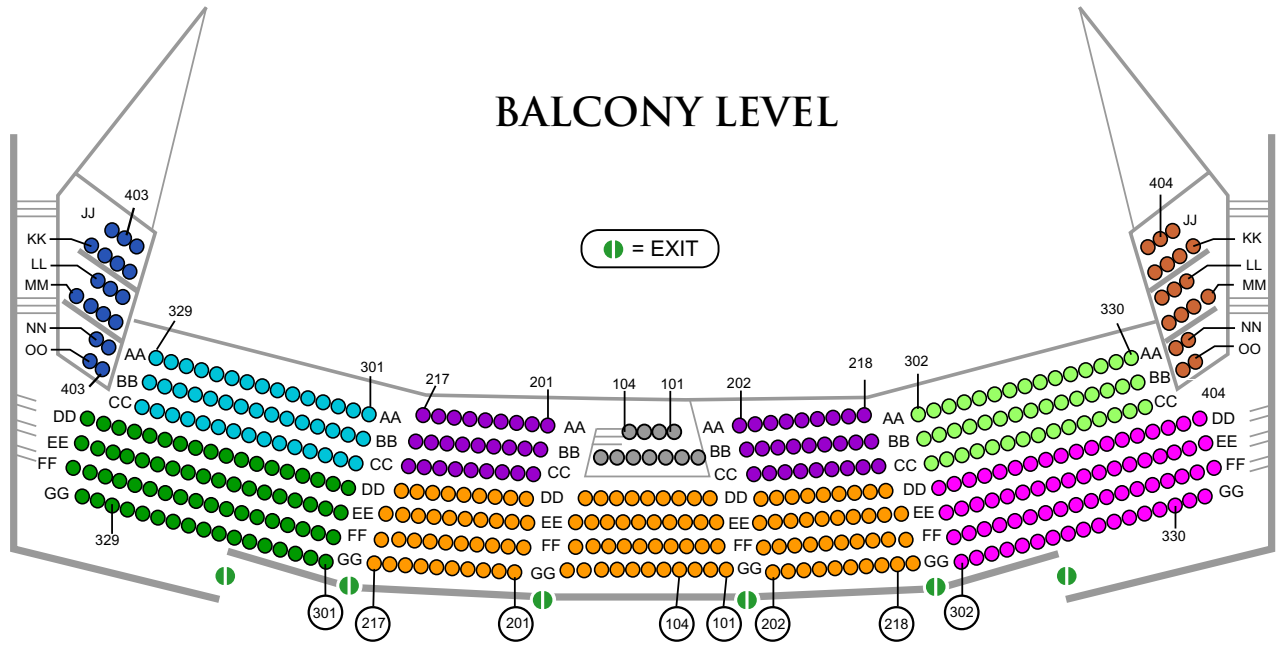

SMOKY MOUNTAIN CENTER FOR THE PERFORMING ARTS

ORCHESTRA LEVEL

EXIT = EXIT
 ACCESSIBLE SEATING = ACCESSIBLE SEATING

- ORCHESTRA FRONT LEFT
- ORCHESTRA FRONT CENTER
- ORCHESTRA FRONT RIGHT
- ORCHESTRA BOX LEFT
- ORCHESTRA MID LEFT
- ORCHESTRA MID CENTER
- ORCHESTRA MID RIGHT
- ORCHESTRA BOX RIGHT
- ORCHESTRA REAR LEFT
- ORCHESTRA REAR CENTER
- ORCHESTRA REAR RIGHT
- HANDICAPPED ACCESSIBLE

BALCONY LEVEL

- BALCONY FRONT LEFT
- BALCONY FRONT CENTER
- BALCONY FRONT RIGHT
- BALCONY BOX LEFT
- BALCONY REAR LEFT
- BALCONY REAR CENTER
- BALCONY REAR RIGHT
- BALCONY BOX RIGHT